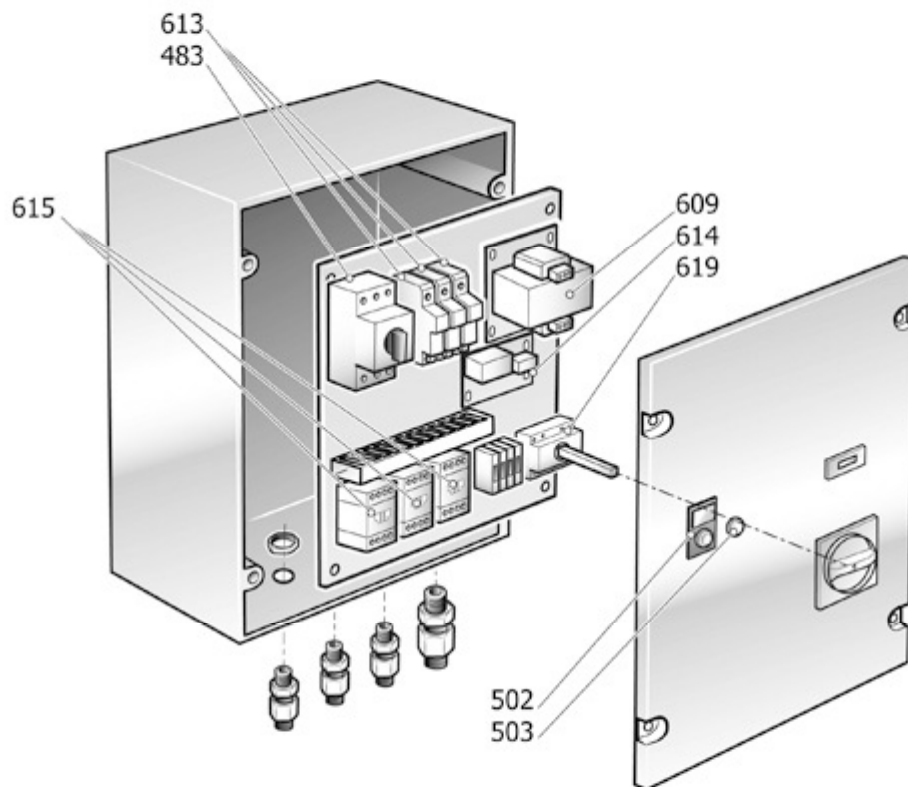

ESGSD

AVV.SD 10HP 400

MAGN. STARTER W/OVLD CUTOUT

Pos	Component		MU	Multiplier
483	E0M0304016	THERMAL CUTOUT	PZ	1,0
502	EOP270KIT669	SWITCH/SELECTOR	PZ	1,0
613	E0M11LEOAM1	FUS.10X38-1A CH10	PZ	2,0
613	E0M11WEBGG04	FUS.10X38-4A CH10	PZ	1,0
614	E0M095002	TEMPORIZZATORE	PZ	1,0
615	E0M010310	CONT.9A 24V NO AC3 LC1E0910B7	PZ	1,0
615	E0M010314	CONT.9A 24V NC AC3 LC1E0910B7	PZ	2,0
615	E0M090002	CONT.24V 50HZ 4RK30 24+FORC	PZ	1,0
619	E0M05042004	MECHANICAL INTERLOCK	PZ	1,0
625	E0M14080424	TRASF.80VA 0-230-400/0-24V	PZ	1,0