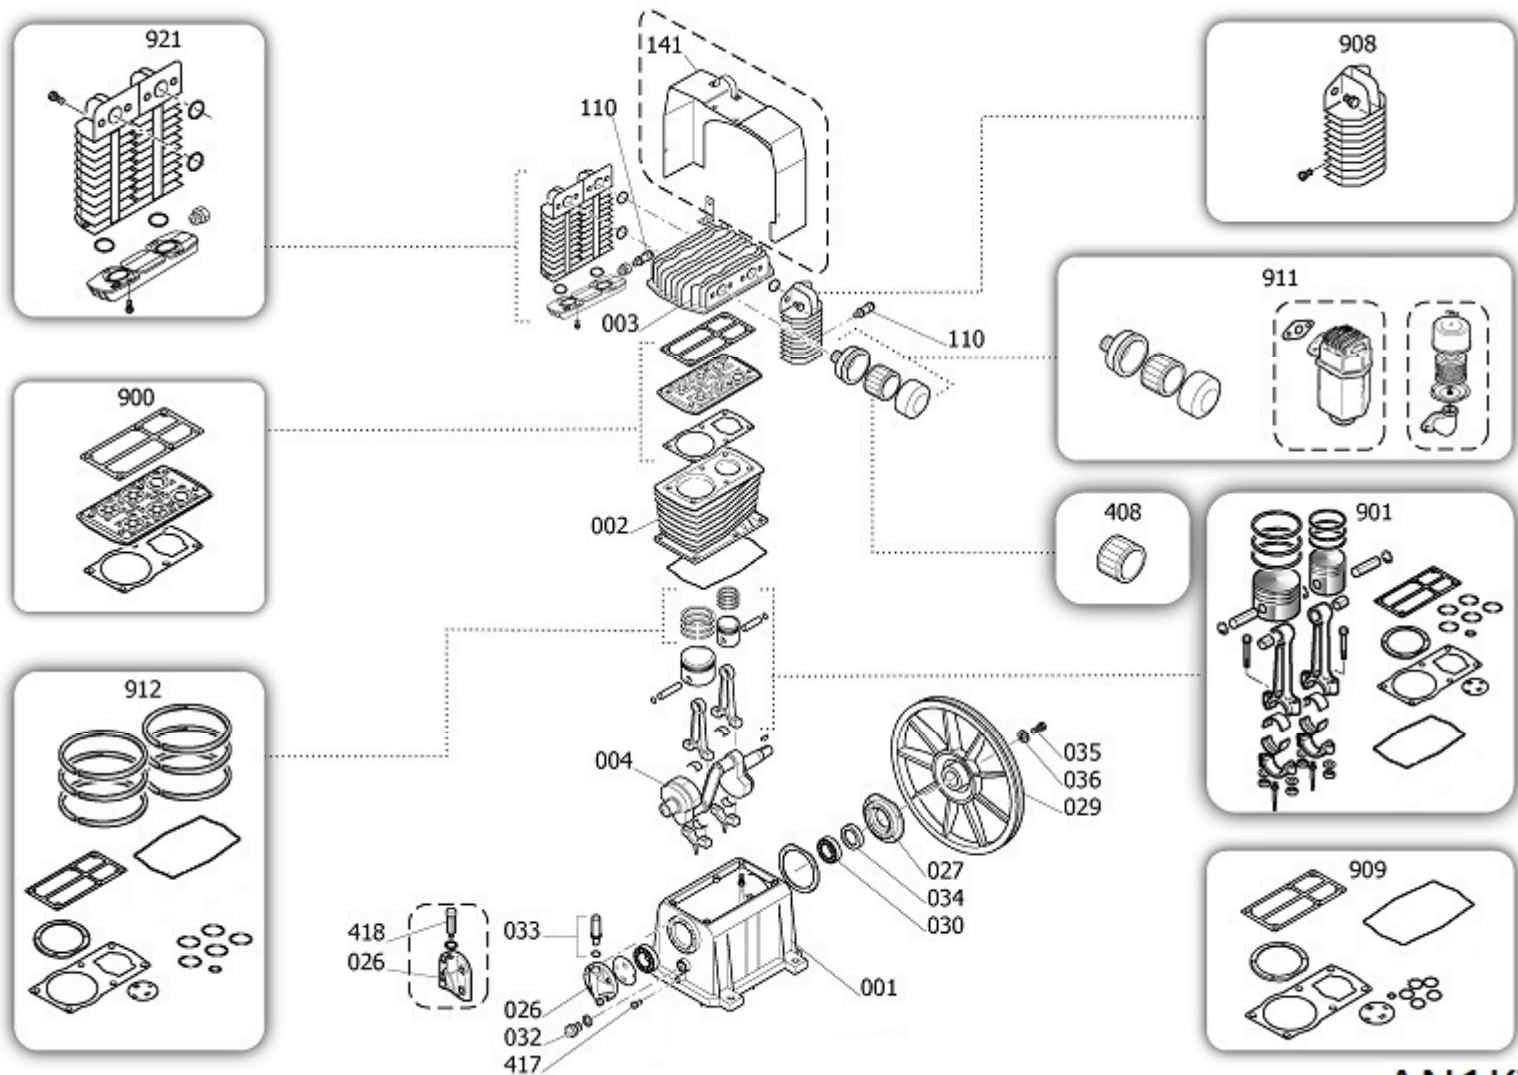

# BTTN905KGK010

KGK KOMPRESSOR 500/998

Pos	Component	MU	Multiplier
105	4101335	CHECK VALVE	PZ 1,0
106	9047089	LINE COCK	PZ 1,0
107	9047079	CONDENSATE DRAIN COCK	PZ 1,0
109	9052802	PRESSURE GAUGE	PZ 1,0
110	9049307	RELIEF VALVE	PZ 1,0
112	4101334	NIPPLE/ELBOW	PZ 1,0
125	9076618	PULLEY	PZ 1,0
126	4101330	POLY V BELT	PZ 1,0
131	9063018	COMPLETE PRESSURE SWITCH	PZ 1,0
135	849T000	MOTOR	PZ 1,0
136	9062902	MAGN. STARTER W/OVLD CUTOUT	PZ 1,0
137	9064462	SOLENOID VALVE	PZ 1,0
142	4101332	BELT GUARD	PZ 1,0
145	9043476	DELIVERY PIPE	PZ 1,0
155	9050736	SILENCER	PZ 1,0
176	9064139	CONNECTOR	PZ 1,0
200	BT0002A	BARE PUMP	PZ 1,0
300	41K0174	WHEELS/FEET MOUNTING KIT	PZ 1,0
4039	9053913	RIDUZ.1" M 1/2" F OT.NICHEL.CEOK	PZ 1,0

# AVV.SD 10HP 400

MAGN. STARTER W/OVLD CUTOUT

Pos	Component		MU	Multiplier
483	E0M0304016	THERMAL CUTOUT	PZ	1,0
502	EOP270KIT669	SWITCH/SELECTOR	PZ	1,0
613	E0M11LEOAM1	FUS.10X38-1A CH10	PZ	2,0
613	E0M11WEBGG04	FUS.10X38-4A CH10	PZ	1,0
614	E0M095002	TEMPORIZZATORE	PZ	1,0
615	E0M010310	CONT.9A 24V NO AC3 LC1E0910B7	PZ	1,0
615	E0M010314	CONT.9A 24V NC AC3 LC1E0910B7	PZ	2,0
615	E0M090002	CONT.24V 50HZ 4RK30 24+FORC	PZ	1,0
619	E0M05042004	MECHANICAL INTERLOCK	PZ	1,0
625	E0M14080424	TRASF.80VA 0-230-400/0-24V	PZ	1,0