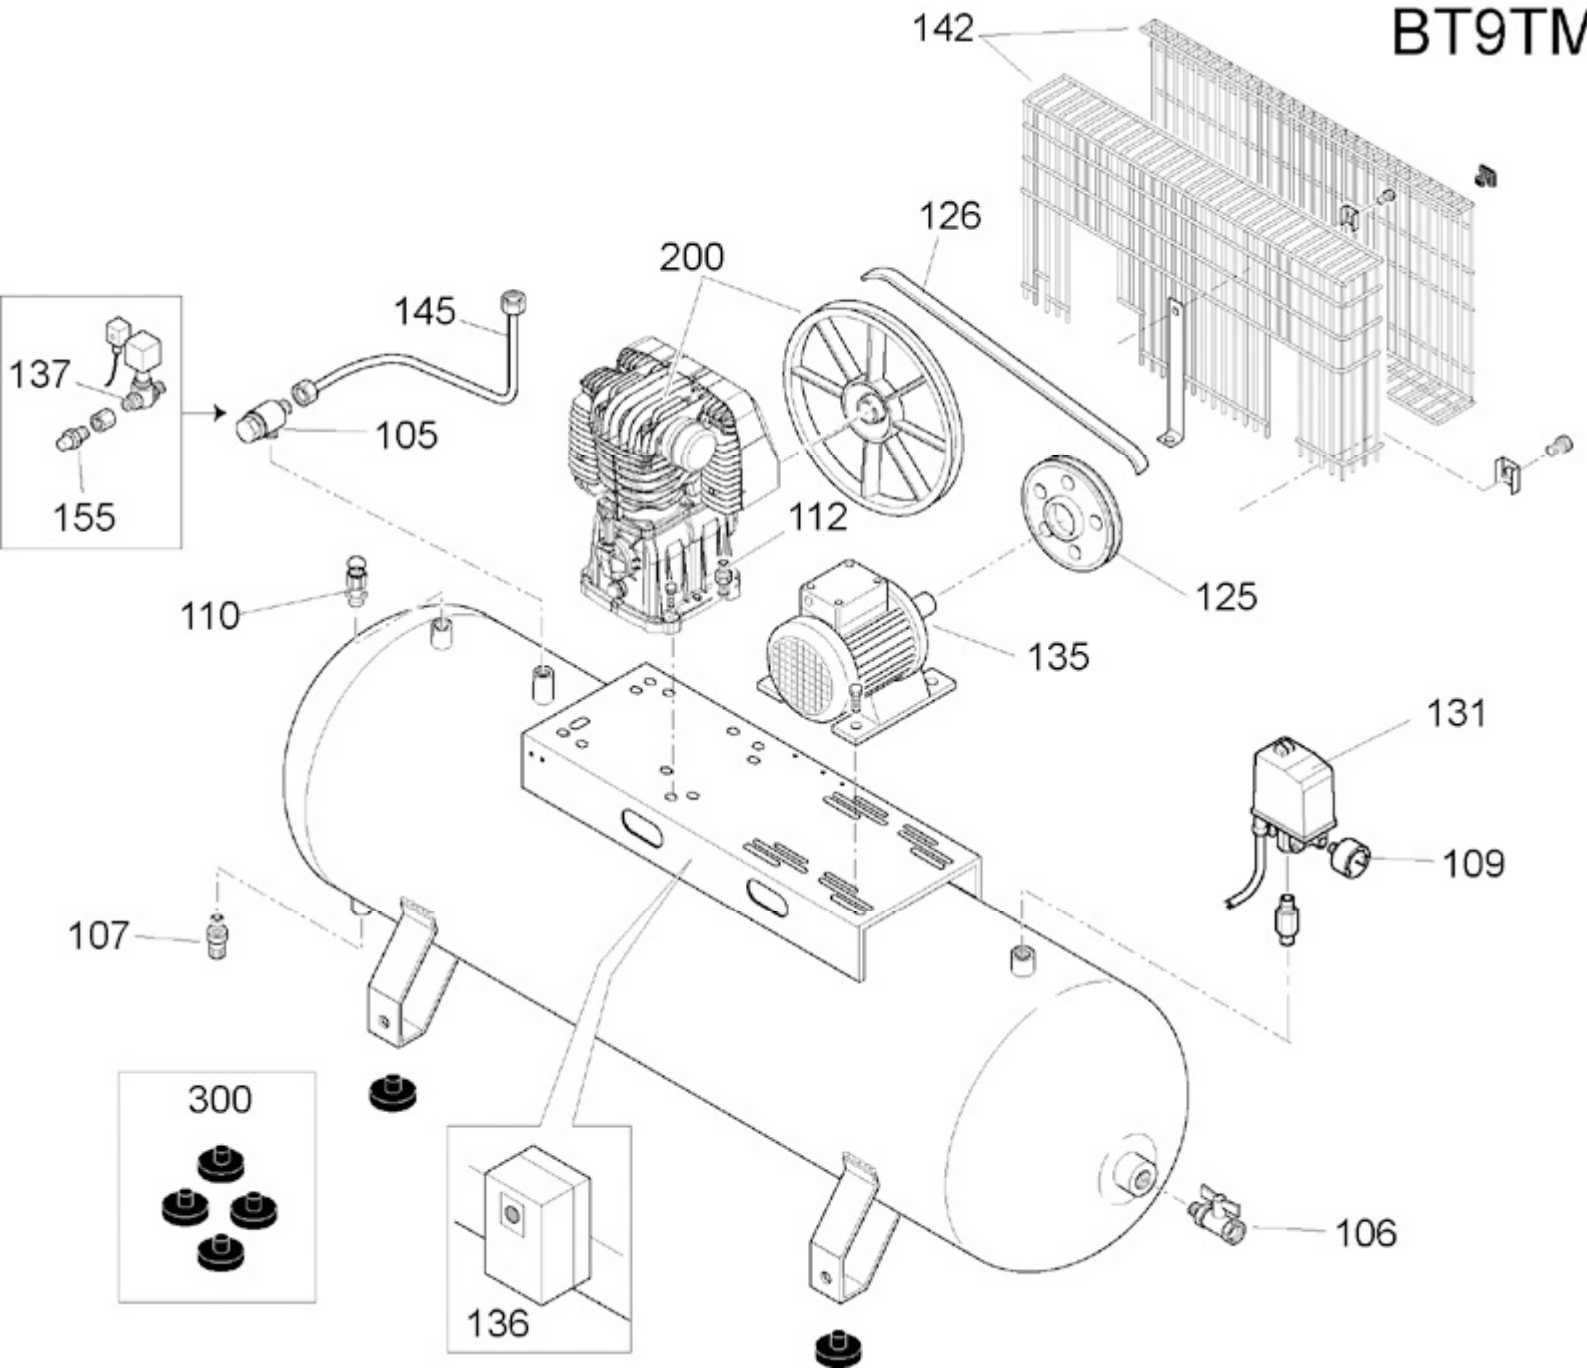

**BT9TM**

# BTTN905KGK010

KGK KOMPRESSOR 500/998

Pos	Component	MU	Multiplier
105	4101335	CHECK VALVE	PZ 1,0
106	9047089	LINE COCK	PZ 1,0
107	9047079	CONDENSATE DRAIN COCK	PZ 1,0
109	9052802	PRESSURE GAUGE	PZ 1,0
110	9049307	RELIEF VALVE	PZ 1,0
112	4101334	NIPPLE/ELBOW	PZ 1,0
125	9076618	PULLEY	PZ 1,0
126	4101330	POLY V BELT	PZ 1,0
131	9063018	COMPLETE PRESSURE SWITCH	PZ 1,0
135	849T000	MOTOR	PZ 1,0
136	9062902	MAGN. STARTER W/OVLD CUTOUT	PZ 1,0
137	9064462	SOLENOID VALVE	PZ 1,0
142	4101332	BELT GUARD	PZ 1,0
145	9043476	DELIVERY PIPE	PZ 1,0
155	9050736	SILENCER	PZ 1,0
176	9064139	CONNECTOR	PZ 1,0
200	BT0002A	BARE PUMP	PZ 1,0
300	41K0174	WHEELS/FEET MOUNTING KIT	PZ 1,0
4039	9053913	RIDUZ.1" M 1/2" F OT.NICHEL.CEOK	PZ 1,0